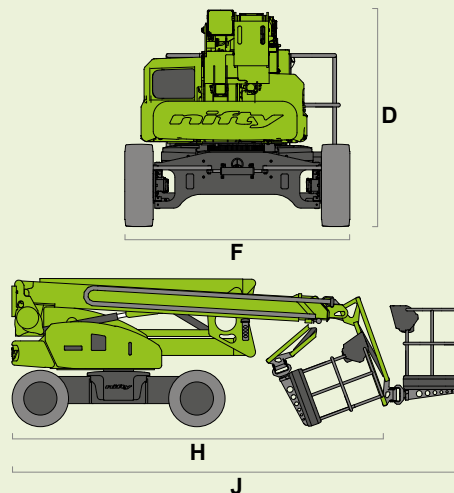

niftylift

HR21 4x4

(A) 20.8m
68ft 6in

(B) 18.8m
62ft

(C) 13m
42ft 8in

250kg
550lbs

1.8m x 0.8m
5ft 11in x 2ft 8in

150°

160°

(D) 2.18m
7ft 2in

(F) 2.27m
7ft 5in

(H) 5.47m
17ft 11in

(J) 6.62m
22ft

6km/h
3.7mph

3.89m
12ft 9in

45%
24°

6680kg
14730lbs

Hybrid²

SiOPS® Niftylink®
toughcage Gen² Hybrid

niftylift

Chalkdell Drive, Shenley Wood,
Milton Keynes, MK5 6GF
England, United Kingdom
+44 1908 223456
sales@niftylift.com
www.niftylift.com