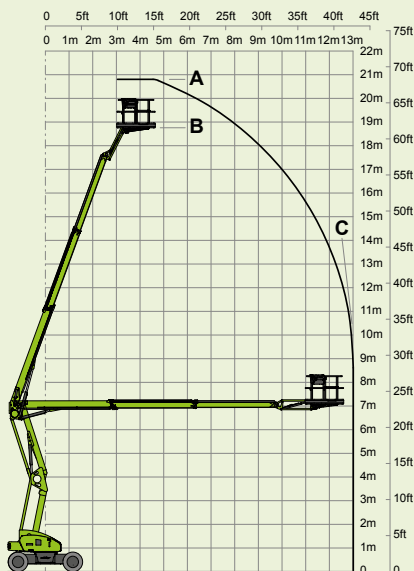

niftylift

HR21 4x4

(A) 20.8m
68ft 6in

(B) 18.8m
62ft

(C) 13m
42ft 8in

250kg
550lbs

1.8m x 0.8m
5ft 11in x 2ft 8in

150°

160°

(D) 2.18m
7ft 2in

(F) 2.27m
7ft 5in

(H) 5.47m
17ft 11in

(J) 6.62m
22ft

6km/h
3.7mph

3.89m
12ft 9in

45%
24°

6680kg
14730lbs

Hybrid²

SiOPS® Niftylink®
toughcage Gen² Hybrid

niftylift

Chalkdell Drive, Shenley Wood,
Milton Keynes, MK5 6GF
England, United Kingdom
+44 1908 223456
sales@niftylift.com
www.niftylift.com